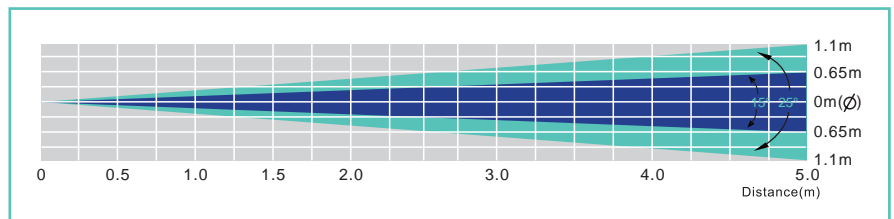

V Aqua

V Aqua 1TC
 V Aqua 6
 V Aqua 12

Available in RGB (3 in 1)
 Available in RGB | CW | WW
 Available in RGB | WW+CW | CW | WW
 See Page 29 for Product Code Listings

- 25° or 40°
 - 15° or 25°
 - 15° or 25°

- Water proof 316 Stainless steel housing
- Optimal thermal management
- Easy installation and low maintenance
- Excellent performance, reliability and lifespan

V Aqua 1TC

V Aqua 6 / 12

Specification	Item	V Aqua 1TC	V Aqua 6	V Aqua 12
Max. Input Current		350 mA	350 mA	350 mA
Input Voltage		DC 48V	DC 48V	DC 48V
Power Consumption		3.3W	6.6W	13.1W
Compatible Power Supply		V Power 60, V Power 120, V Power 240, V Power 600		
Number of LEDs		1 x Tri-color	2R,2G,2B	4R,4G,4B
LED Emitter		3W	1W	1W
LED Life Expectancy		50,000 hrs	50,000 hrs	50,000 hrs
Beam Angle		25°, 40°	15°, 25°	15°, 25°
Available LED Colors		RGB (3 in 1)	RGB	RGB
Power/ Data Cable			1.5m, 24AWG x 4P Cat.5e Cable	
Size		105x83x145 mm	105x83x145 mm	111x160x228 mm
Weight		0.6 kg	0.6 kg	2.0 kgs
IP Rating		67	67	67

V Aqua 1TC

DISTANCE M	0.5	1.0	1.5	2.0	3.0	4.0	5.0		
RED	40°	529	134	58.8	31.5	4.8	9.2	6.9	lux
	25°	690	179.9	80	43.4	19.9	11.6	8.4	
GREEN	40°	819	211	90.5	49.4	22.6	13.3	9.4	lux
	25°	1042	279	119.7	64.9	28.9	16.8	11.5	
BLUE	40°	123.4	32.3	13.8	7.7	3.6	2.3	1.7	lux
	25°	152.7	40.6	17.1	9.6	4.4	2.7	2	
RGB	40°	1282	332	14.3	78.5	35.8	21.6	15	lux
	25°	1670	444	190	104.2	46.5	27.3	18.5	

V Aqua 12

DISTANCE M	0.5	1.0	1.5	2.0	3.0	4.0	5.0		
RED	25°	4350	1194	501	293	132.5	73.1	45.6	lux
	15°	6420	1590	750	410	190.7	104.7	71	
GREEN	25°	990	276	118.5	69	30.8	17.4	11.2	lux
	15°	1400	420	190	100	50.7	27	19.1	
BLUE	25°	1567	383	167.4	92.6	43.6	23.8	15.7	lux
	15°	1800	510	220	120	55.4	32	20.8	
RGB	25°	6720	1820	779	451	190.6	113.7	12.4	lux
	15°	9350	2500	1160	630	275	153	106.8	