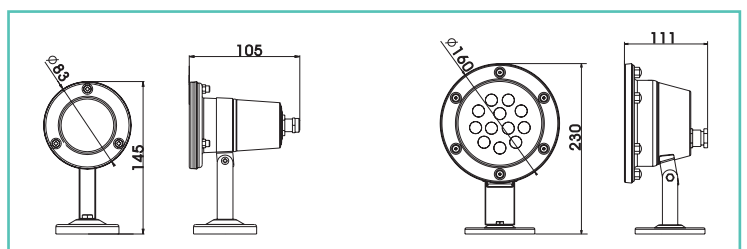

V Aqua

V Aqua 1TC
 V Aqua 6
 V Aqua 12

Available in RGB (3 in 1)
 Available in RGB | CW | WW
 Available in RGB | WW+CW | CW | WW
 See Page 29 for Product Code Listings

- 25° or 40°
 - 15° or 25°
 - 15° or 25°

- Water proof 316 Stainless steel housing
- Optimal thermal management
- Easy installation and low maintenance
- Excellent performance, reliability and lifespan

V Aqua 1TC

V Aqua 6 / 12

Specification	Item	V Aqua 1TC	V Aqua 6	V Aqua 12
Max. Input Current		350 mA	350 mA	350 mA
Input Voltage		DC 48V	DC 48V	DC 48V
Power Consumption		3.3W	6.6W	13.1W
Compatible Power Supply		V Power 60, V Power 120, V Power 240, V Power 600		
Number of LEDs		1 x Tri-color	2R,2G,2B	4R,4G,4B
LED Emitter		3W	1W	1W
LED Life Expectancy		50,000 hrs	50,000 hrs	50,000 hrs
Beam Angle		25°, 40°	15°, 25°	15°, 25°
Available LED Colors		RGB (3 in 1)	RGB	RGB
Power/ Data Cable			1.5m, 24AWG x 4P Cat.5e Cable	
Size		105x83x145 mm	105x83x145 mm	111x160x228 mm
Weight		0.6 kg	0.6 kg	2.0 kgs
IP Rating		67	67	67

V Aqua 6

DISTANCE M	0.5	1.0	1.5	2.0	3.0	4.0	5.0		
RED	25°	1170	274	119.8	67.9	26.8	16.9	10.8	lux
	15°	1210	236	114.3	61	29.9	15.2	12.6	
GREEN	25°	418	93	40.5	22.5	10.1	6	4.8	lux
	15°	370	90	38.2	27	9.8	6.1	4.6	
BLUE	25°	684	147	62.9	34.8	16.7	9.7	7.2	lux
	15°	611	153	66	38.7	16.9	10.5	7.3	
RGB	25°	2180	490	212	122	50.4	31	21.5	lux
	15°	2070	467	210	114	52.6	30.8	22.3	

V Aqua 12

DISTANCE M	0.5	1.0	1.5	2.0	3.0	4.0	5.0		
RED	25°	4350	1194	501	293	132.5	73.1	45.6	lux
	15°	6420	1590	750	410	190.7	104.7	71	
GREEN	25°	990	276	118.5	69	30.8	17.4	11.2	lux
	15°	1400	420	190	100	50.7	27	19.1	
BLUE	25°	1567	383	167.4	92.6	43.6	23.8	15.7	lux
	15°	1800	510	220	120	55.4	32	20.8	
RGB	25°	6720	1820	779	451	190.6	113.7	12.4	lux
	15°	9350	2500	1160	630	275	153	106.8	