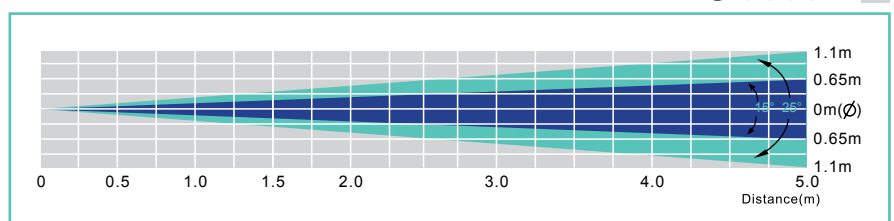

# V Ceiling

V Ceiling 1TC	Available in RGB (3 in 1)	- 25° or 40° Beam Angle
V Ceiling 3	Available in RGB   WW   CW	- 15° or 25° Beam Angle
V Ceiling 4	Available in RGB   WW   CW	- 15° or 25° Beam Angle
V Ceiling 6	Available in RGB   WW   CW	- 15° or 25° Beam Angle
V Ceiling 7	Available in RGB   WW   CW	- 15° or 25° Beam Angle
V Ceiling 12	Available in RGB   WW   CW   W(CW+WW)	- 15° or 25° Beam Angle

See Page 33 for Product Code Listings

The V Ceiling delivers dynamic colour changing within the full colour spectrum as well as cool white and warm white combinations, with continuously variable intensity. With the standard MR16 & AR11 (for V Ceiling 12 only) fittings, high powered LEDs, and interchangeable optical systems, V Ceiling can easily achieve the desired effects for a wide range of applications.

- Housed in stylish extruded aluminium
- Convection heat sink for optimal thermal management
- Excellent performance, reliability lifespan

V Ceiling 1TC

V Ceiling 3 /4/6/7/12

Specification	Item	V Ceiling 1 TC	V Ceiling 3	V Ceiling 4	V Ceiling 6	V Ceiling 7	V Ceiling 12
Max. Input Current		350 mA	350 mA	350 mA	350 mA	350 mA	350 mA
Input Voltage		DC 48V	DC 48V	DC 48V	DC 48V	DC 48V	DC 48V
Power Consumption		3.3W	3.3W	4.5W	6.5W	7.7W	14.2W (WW+CW) 13.1W (RGB)
Compatible Power Supply		V Power 60, V Power 120, V Power 240, V Power 600					
Number of LEDs		1 x Tri-color	1R, 1G, 1B or 3CW, 3WW	1R, 1G, 1B, 1W	2R, 2G, 2B or 6CW, 6WW	2R, 2G, 2B, 1W or 7CW, 7WW	4R, 4G, 4B, or 12CW, 12WW or 6CW+6WW
LED Emitter		3W	1W	1W	1W	1W	1W
LED Life Expectancy		50,000 hrs	50,000 hrs	50,000 hrs	50,000 hrs	50,000 hrs	50,000 hrs
Beam Angle		25°, 40°	15°, 25°	15°, 25°	15°, 25°	15°, 25°	15°, 25°
Available LED Colors		RGB (3 in 1)	RGB, CW, WW	RGB, CW, WW	RGB, CW, WW	RGB, CW, WW	RGB, CW, WW, W(CW+WW)
Power/ Data Cable		1.5m, 24AWG x 4P Cat.5e Cable					
Size		dia. 49.6x56.6 mm	dia. 50x42 mm	dia. 50x42 mm	dia. 50x57 mm	dia. 50x61 mm	dia. 111x75 mm
Weight		0.4 kg	0.4 kg	0.4 kg	0.4 kg	0.4 kg	0.8 kg