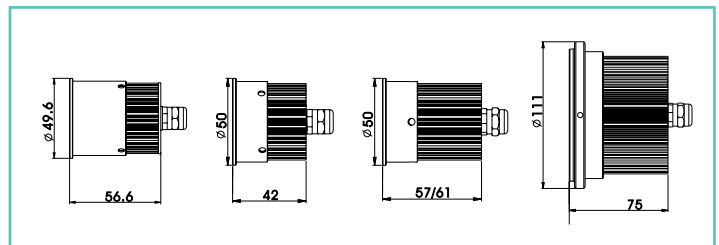

# V Ceiling

V Ceiling 1TC	Available in RGB (3 in 1)	- 25° or 40° Beam Angle
V Ceiling 3	Available in RGB   WW   CW	- 15° or 25° Beam Angle
V Ceiling 4	Available in RGB   WW   CW	- 15° or 25° Beam Angle
V Ceiling 6	Available in RGB   WW   CW	- 15° or 25° Beam Angle
V Ceiling 7	Available in RGB   WW   CW	- 15° or 25° Beam Angle
V Ceiling 12	Available in RGB   WW   CW   W(CW+WW)	- 15° or 25° Beam Angle

- Housed in stylish extruded aluminium
- Convection heat sink for optimal thermal management
- Excellent performance, reliability lifespan

V Ceiling 1TC

V Ceiling 3 /4/6/7/12

Specification	Item	V Ceiling 1 TC	V Ceiling 3	V Ceiling 4	V Ceiling 6	V Ceiling 7	V Ceiling 12
Max. Input Current		350 mA	350 mA	350 mA	350 mA	350 mA	350 mA
Input Voltage		DC 48V	DC 48V	DC 48V	DC 48V	DC 48V	DC 48V
Power Consumption		3.3W	3.3W	4.5W	6.5W	7.7W	14.2W (WW+CW) 13.1W (RGB)
Compatible Power Supply		V Power 60, V Power 120, V Power 240, V Power 600					
Number of LEDs		1 x Tri-color	1R, 1G, 1B or 3CW, 3WW	1R, 1G, 1B, 1W	2R, 2G, 2B or 6CW, 6WW	2R, 2G, 2B, 1W or 7CW, 7WW	4R, 4G, 4B, or 12CW, 12WW or 6CW+6WW
LED Emitter		3W	1W	1W	1W	1W	1W
LED Life Expectancy		50,000 hrs	50,000 hrs	50,000 hrs	50,000 hrs	50,000 hrs	50,000 hrs
Beam Angle		25°, 40°	15°, 25°	15°, 25°	15°, 25°	15°, 25°	15°, 25°
Available LED Colors		RGB (3 in 1)	RGB, CW, WW	RGB, CW, WW	RGB, CW, WW	RGB, CW, WW	RGB, CW, WW, W(CW+WW)
Power/ Data Cable		1.5m, 24AWG x 4P Cat.5e Cable					
Size		dia. 49.6x56.6 mm	dia. 50x42 mm	dia. 50x42 mm	dia. 50x57 mm	dia. 50x61 mm	dia. 111x75 mm
Weight		0.4 kg	0.4 kg	0.4 kg	0.4 kg	0.4 kg	0.8 kg