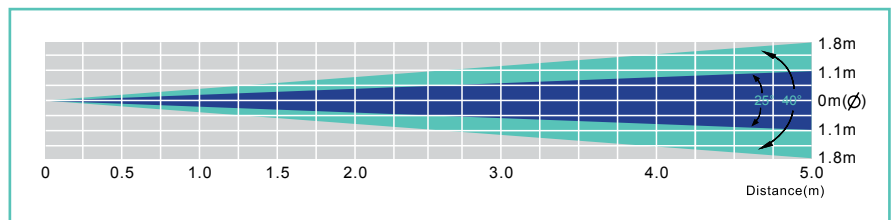

# V Ceiling

V Ceiling 1TC	Available in RGB (3 in 1)	- 25° or 40° Beam Angle
V Ceiling 3	Available in RGB   WW   CW	- 15° or 25° Beam Angle
V Ceiling 4	Available in RGB   WW   CW	- 15° or 25° Beam Angle
V Ceiling 6	Available in RGB   WW   CW	- 15° or 25° Beam Angle
V Ceiling 7	Available in RGB   WW   CW	- 15° or 25° Beam Angle
V Ceiling 12	Available in RGB   WW   CW   W(CW+WW)	- 15° or 25° Beam Angle

See Page 33 for Product Code Listings

The V Ceiling delivers dynamic colour changing within the full colour spectrum as well as cool white and warm white combinations, with continuously variable intensity. With the standard MR16 & AR11 (for V Ceiling 12 only) fittings, high powered LEDs, and interchangeable optical systems, V Ceiling can easily achieve the desired effects for a wide range of applications.

- Housed in stylish extruded aluminium
- Convection heat sink for optimal thermal management
- Excellent performance, reliability lifespan

V Ceiling 1TC

V Ceiling 3 /4/6/7/12

Specification	Item	V Ceiling 1 TC	V Ceiling 3	V Ceiling 4	V Ceiling 6	V Ceiling 7	V Ceiling 12
Max. Input Current		350 mA	350 mA	350 mA	350 mA	350 mA	350 mA
Input Voltage		DC 48V	DC 48V	DC 48V	DC 48V	DC 48V	DC 48V
Power Consumption		3.3W	3.3W	4.5W	6.5W	7.7W	14.2W (WW+CW) 13.1W (RGB)
Compatible Power Supply		V Power 60, V Power 120, V Power 240, V Power 600					
Number of LEDs		1 x Tri-color	1R, 1G, 1B or 3CW, 3WW	1R, 1G, 1B, 1W	2R, 2G, 2B or 6CW, 6WW	2R, 2G, 2B, 1W or 7CW, 7WW	4R, 4G, 4B, or 12CW, 12WW or 6CW+6WW
LED Emitter		3W	1W	1W	1W	1W	1W
LED Life Expectancy		50,000 hrs	50,000 hrs	50,000 hrs	50,000 hrs	50,000 hrs	50,000 hrs
Beam Angle		25°, 40°	15°, 25°	15°, 25°	15°, 25°	15°, 25°	15°, 25°
Available LED Colors		RGB (3 in 1)	RGB, CW, WW	RGB, CW, WW	RGB, CW, WW	RGB, CW, WW	RGB, CW, WW, W(CW+WW)
Power/ Data Cable		1.5m, 24AWG x 4P Cat.5e Cable					
Size		dia. 49.6x56.6 mm	dia. 50x42 mm	dia. 50x42 mm	dia. 50x57 mm	dia. 50x61 mm	dia. 111x75 mm
Weight		0.4 kg	0.4 kg	0.4 kg	0.4 kg	0.4 kg	0.8 kg