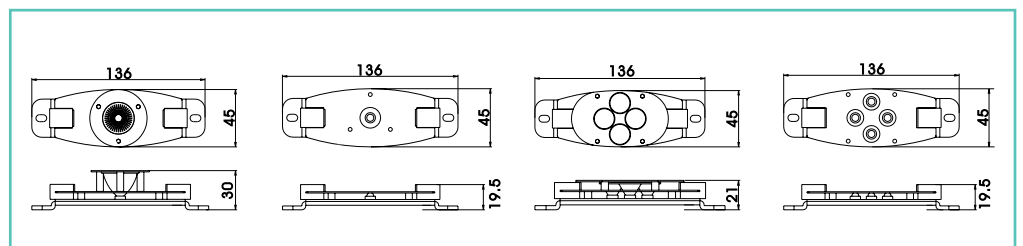

V Net 1TC D25/ D40

V Net 4 D15/ D25

V Net 1 TC D120 | V Net 4 D120

Specification	Item	V Net 1 TC	V Net 4
Max. Input Current		350 mA	350 mA
Input Voltage		DC 48V	DC 48V
Power Consumption		3.3W	4.5W
Compatible Power Supply		V Power 60, V Power 120, V Power 240, V Power 600	
Number of LEDs		1 x Tri-color	1R,1G,1B, 1W or 4CW or 4WW
LED Emitter		3W	1W
LED Life Expectancy		50,000 hrs	50,000 hrs
Beam Angle		25°, 40°, 120°	15°, 25°, 120°
Available LED Colors		RGB(3in 1)	RGBW, CW, WW
Power/ Data Accessories		Patch Cable, Termination Plug	
Size		136x45x30mm	136x45x21mm
Weight		0.2 kg	0.2 kg