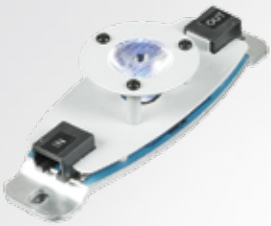

V Net

V Net 1TC V Net 4	Available in RGB (3 in 1) Available in RGBW | WW | CW See Page 33 for Product Code Listings	- 25°, 40° or 120° Beam Angle - 15°, 25° or 120° Beam Angle

V Net is specially engineered for indirect lighting solutions where a compact, flexible fitting is required.

Colour fading, dimming and mixing can be achieved by the V Power controller. V Net is a perfect tool for illuminating recessed, covered areas, or can be put behind any frosted surface to create a versatile colour effect or shades of white.

- ·Aluminium heat sink for optimal thermal management
- ·Easy installation and efficient operation.
- ·Excellent performance, reliability and lifespan

V Net 1TC D25 / D40