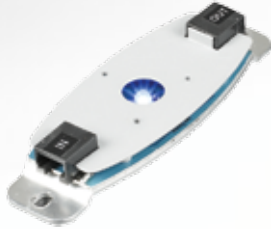

# V Net

V Net 1TC V Net 4	Available in RGB (3 in 1) Available in RGBW   WW   CW  See Page 33 for Product Code Listings	- 25°, 40° or 120° Beam Angle - 15°, 25° or 120° Beam Angle
----------------------	---	--

V Net is specially engineered for indirect lighting solutions where a compact, flexible fitting is required.

Colour fading, dimming and mixing can be achieved by the V Power controller. V Net is a perfect tool for illuminating recessed, covered areas, or can be put behind any frosted surface to create a versatile colour effect or shades of white.

- Aluminium heat sink for optimal thermal management
- Easy installation and efficient operation.
- Excellent performance, reliability and lifespan

V Net 1TC D25 / D40

V Net 1TC D120

V Net 4 D15 / D25

V Net 4 D120

V Net 1TC D25/ D40

V Net 4 D15/ D25

V Net 1 TC D120 | V Net 4 D120

Specification	Item	V Net 1 TC	V Net 4
Max. Input Current		350 mA	350 mA
Input Voltage		DC 48V	DC 48V
Power Consumption		3.3W	4.5W
Compatible Power Supply		V Power 60, V Power 120, V Power 240, V Power 600	
Number of LEDs		1 x Tri-color	1R,1G,1B, 1W or 4CW or 4WW
LED Emitter		3W	1W
LED Life Expectancy		50,000 hrs	50,000 hrs
Beam Angle		25°, 40°, 120°	15°, 25°, 120°
Available LED Colors		RGB(3in 1)	RGBW, CW, WW
Power/ Data Accessories		Patch Cable, Termination Plug	
Size		136x45x30mm	136x45x21mm
Weight		0.2 kg	0.2 kg