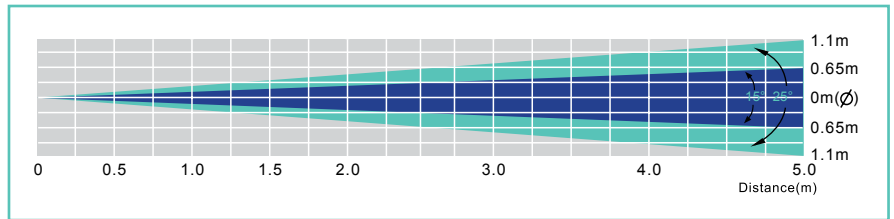

V Net 4 D15/ D25