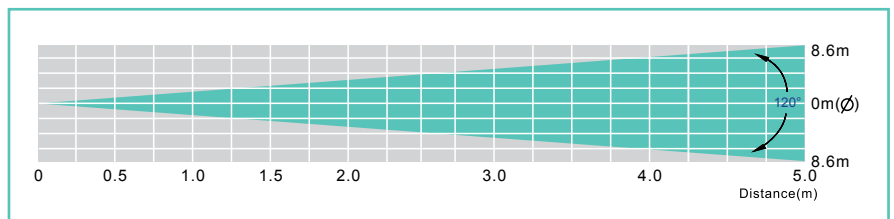

# V Net

V Net 1TC V Net 4	Available in RGB (3 in 1) Available in RGBW   WW   CW  See Page 33 for Product Code Listings	- 25°, 40° or 120° Beam Angle - 15°, 25° or 120° Beam Angle
----------------------	---	--

V Net 1TC D25/ D40

V Net 4 D15/ D25

V Net 1 TC D120 | V Net 4 D120

Specification	Item	V Net 1 TC	V Net 4
Max. Input Current		350 mA	350 mA
Input Voltage		DC 48V	DC 48V
Power Consumption		3.3W	4.5W
Compatible Power Supply		V Power 60, V Power 120, V Power 240, V Power 600	
Number of LEDs		1 x Tri-color	1R,1G,1B, 1W or 4CW or 4WW
LED Emitter		3W	1W
LED Life Expectancy		50,000 hrs	50,000 hrs
Beam Angle		25°, 40°, 120°	15°, 25°, 120°
Available LED Colors		RGB(3in 1)	RGBW, CW, WW
Power/ Data Accessories		Patch Cable, Termination Plug	
Size		136x45x30mm	136x45x21mm
Weight		0.2 kg	0.2 kg