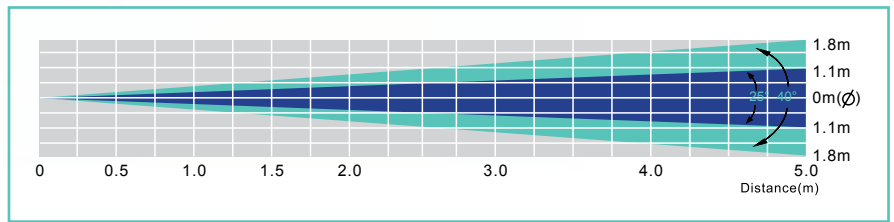

# V Net

V Net 1TC V Net 4	Available in RGB (3 in 1) Available in RGBW   WW   CW  See Page 33 for Product Code Listings	- 25°, 40° or 120° Beam Angle - 15°, 25° or 120° Beam Angle
----------------------	---	--

V Net 1TC D25/ D40

V Net 4 D15/ D25

V Net 1 TC D120 | V Net 4 D120

Specification	Item	V Net 1 TC	V Net 4
Max. Input Current		350 mA	350 mA
Input Voltage		DC 48V	DC 48V
Power Consumption		3.3W	4.5W
Compatible Power Supply		V Power 60, V Power 120, V Power 240, V Power 600	
Number of LEDs		1 x Tri-color	1R,1G,1B, 1W or 4CW or 4WW
LED Emitter		3W	1W
LED Life Expectancy		50,000 hrs	50,000 hrs
Beam Angle		25°, 40°, 120°	15°, 25°, 120°
Available LED Colors		RGB(3in 1)	RGBW, CW, WW
Power/ Data Accessories		Patch Cable, Termination Plug	
Size		136x45x30mm	136x45x21mm
Weight		0.2 kg	0.2 kg