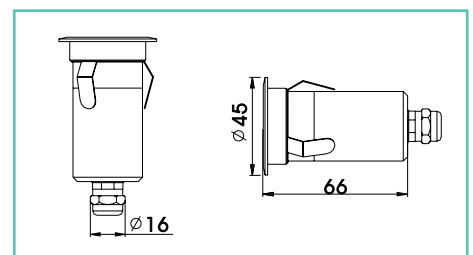

# V Star

V Star R  
 V Star G  
 V Star B  
 V Star WW  
 V Star CW

Red	- 10° Beam Angle	170° Frost
Green	- 10° Beam Angle	170° Frost
Blue	- 10° Beam Angle	170° Frost
Warm White	- 10° Beam Angle	170° Frost
Cool White	- 10° Beam Angle	170° Frost

- Stainless steel flange and nickel plated metal body
- Optimal thermal management
- Easy installation and low maintenanc
- Excellent performance, reliability and lifespan
- IP 67

V Star

Specification \ Item	V Star Red	V Star Green	V Star Blue	V Cool White	V Warm White
Power Supply	DC 9-35V or AC 6-26V	DC 9-35V or AC 6-26V	DC 9-35V or AC 6-26V	DC 9-35V or AC 6-26V	DC 9-35V or AC 6-26V
Max. Consumption	1.3W	1.7W	1.7W	1.7W	1.7W
Number of LEDs	1R	1G	1B	1WW	1CW
LED Emitter	1W	1W	1W	1W	1W
LED Life Expectancy	50,000 hrs	50,000 hrs	50,000 hrs	50,000 hrs	50,000 hrs
Beam Angle	10°, Frost version	10°, Frost version	10°, Frost version	10°, Frost version	10°, Frost version
Power Cable	2x 0.75mm flexible cable, 1 meter long				
IP Rated	IP 67	IP 67	IP 67	IP 67	IP 67
Size	dia.45x66 mm	dia.45x66 mm	dia.45x66 mm	dia.45x66 mm	dia.45x66 mm
Weight	0.4 kg	0.4 kg	0.4 kg	0.4 kg	0.4 kg