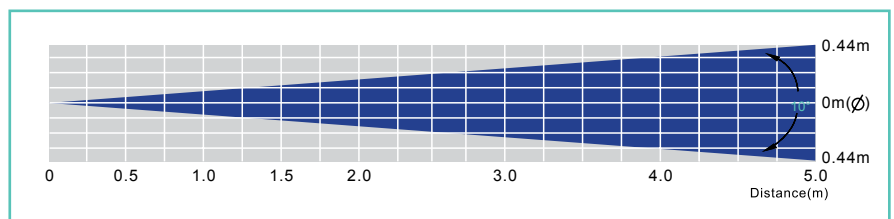

# V Star

V Star R  
 V Star G  
 V Star B  
 V Star WW  
 V Star CW

Red	- 10° Beam Angle	170° Frost
Green	- 10° Beam Angle	170° Frost
Blue	- 10° Beam Angle	170° Frost
Warm White	- 10° Beam Angle	170° Frost
Cool White	- 10° Beam Angle	170° Frost

See Page 33 for Product Code Listings

V Star is a high powered single 1W LED fixture with the state of the art LED technology and a highly efficient optical lens to provide optimal output and vivid colour. Construction makes it ideal for interior and exterior applications.

- Stainless steel flange and nickel plated metal body
- Optimal thermal management
- Easy installation and low maintenanc
- Excellent performance, reliability and lifespan
- IP 67

V Star

Specification \ Item	V Star Red	V Star Green	V Star Blue	V Cool White	V Warm White
Power Supply	DC 9-35V or AC 6-26V	DC 9-35V or AC 6-26V	DC 9-35V or AC 6-26V	DC 9-35V or AC 6-26V	DC 9-35V or AC 6-26V
Max. Consumption	1.3W	1.7W	1.7W	1.7W	1.7W
Number of LEDs	1R	1G	1B	1WW	1CW
LED Emitter	1W	1W	1W	1W	1W
LED Life Expectancy	50,000 hrs	50,000 hrs	50,000 hrs	50,000 hrs	50,000 hrs
Beam Angle	10°, Frost version	10°, Frost version	10°, Frost version	10°, Frost version	10°, Frost version
Power Cable	2x 0.75mm flexible cable, 1 meter long				
IP Rated	IP 67	IP 67	IP 67	IP 67	IP 67
Size	dia.45x66 mm	dia.45x66 mm	dia.45x66 mm	dia.45x66 mm	dia.45x66 mm
Weight	0.4 kg	0.4 kg	0.4 kg	0.4 kg	0.4 kg

### V Star Red

DISTANCE M		0.5	1.0	1.5	2.0	3.0	4.0	5.0	lux
RED	Frost	190	45.4	21.2	11.7	5.4	3.3	2.4	
	10°	3860	929	408	224	106.6	54.4	38.2	